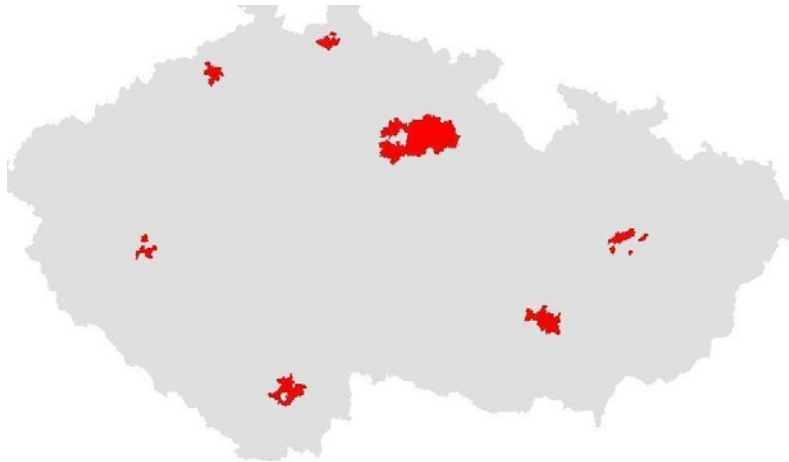

Delivery Times

Delivery before 10 am

Your shipment will be delivered before 10 am
in the following post code areas:

100 00 - 109 99, 140 00 - 149 99, 190 00 - 199 99,
300 40 - 327 00, 370 01 - 370 13, 370 18, 400 00 -
400 19, 400 90, 403 01 - 403 02, 403 21, 403 22,
460 01 - 460 18, 463 02, 463 11 - 463 12, 537 01,
537 05, 770 08, 770 10, 770 12, 771 00 - 779 00,
783 01 - 783 02, 783 13, 783 16, 783 51, 783 71

Delivery Times

■ Delivery before 10 am possible

Delivery Times

Delivery before 10 am

Your shipment will be delivered before 10 am
in the following post code areas:
01000-99999 except of 18528-18609

Delivery Times

■ Delivery before 10 am possible

Delivery Times

Delivery before 10 am

Your shipment will be delivered before 10 am in the following post code areas:
1100-2764, 3345-3377, 5211-5280, 5310-5332, 5801-5899, 7201-7259, 7351-7382, 8001-8094

Delivery Times

■ Delivery before 10 am possible

Delivery Times

Delivery before 10 am

Your shipment will be delivered before 10 am

in the following post code areas:

40-000-41-999, 50-000-56-999,

60-000-61-999, 90-000-94-999